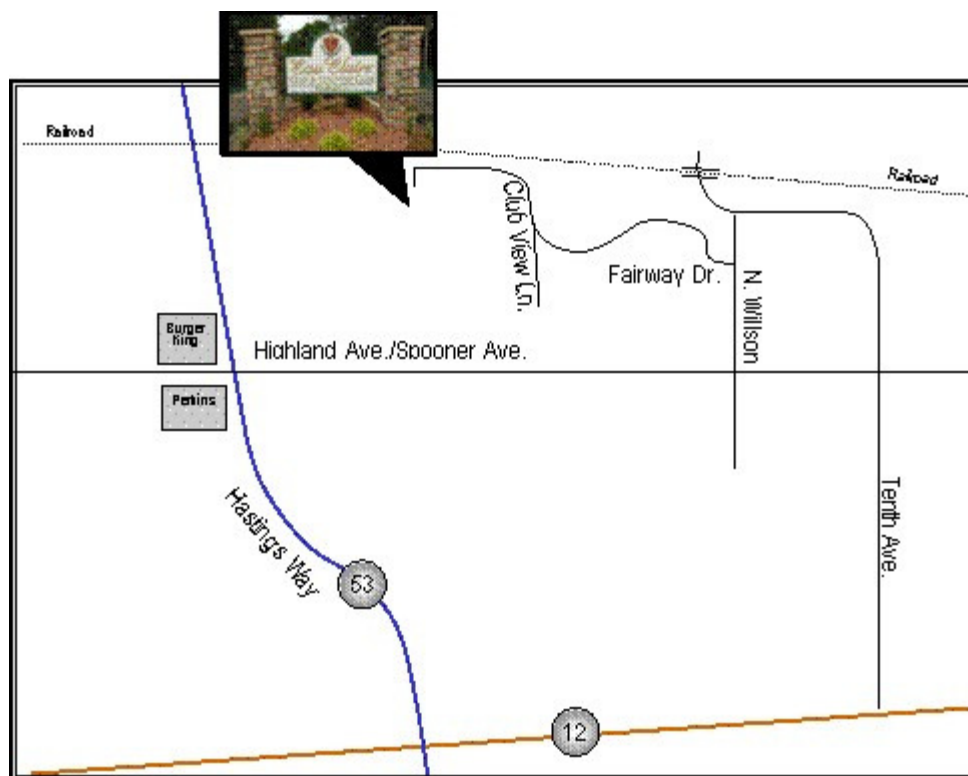

## Directions

*August 24th, 2009*

*Eau Claire Golf & Country Club*

*Eau Claire, WI*

### **From I-94:**

Take the Highway 53 Exit heading North  
Highway 53 to Highland Ave  
East on Highland Ave  
Highland Ave Turns into Spooner Ave  
Spooner Ave to Wilson Drive  
Left on Wilson Drive  
1/4 Mile to First Left on Fairview Drive  
Fairview Drive turns into Clubview Lane  
Follow Clubview Lane into club